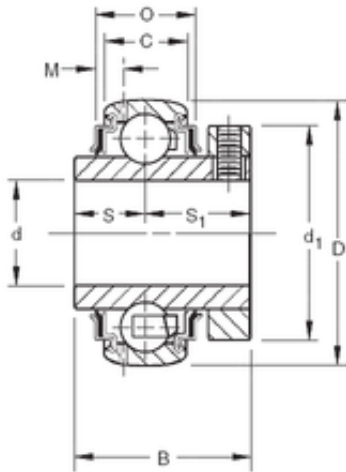

NTN BEARING MFG.CORP

38,1 mm x 80 mm x 44,05 mm TIMKEN GC1108KRRB Insert Bearings Spherical OD

Bearing No. GC1108KRRB

Size	38.1x80x44.05 mm
Bore Diameter	38,1 mm
Outer Diameter	80 mm
Width	44,05 mm
d	38,1 mm
D	80 mm
B	44,05 mm
C	21 mm
S1	27,4 mm
O	28,42 mm
d1	68,3 mm
M	5,66 mm
S	16,7 mm
Thread (G)	M8x1,25
Weight	0,789 Kg
Basic dynamic load rating (C)	20,5 kN

GC1108KRRB Bearing 2D drawings and 3D CAD models