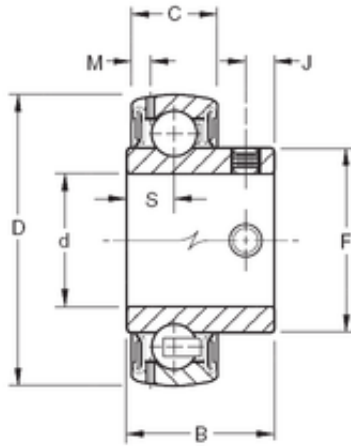

NTN BEARING MFG.CORP

44,45 mm x 85 mm x 42 mm TIMKEN GYA112RRB Insert Bearings Spherical OD

Bearing No. GYA112RRB

Size	44.45x85x42 mm
Bore Diameter	44,45 mm
Outer Diameter	85 mm
Width	42 mm
d	44,45 mm
D	85 mm
B	42 mm
C	22 mm
F	57,9 mm
J	7,87 mm
M	4,54 mm
S	13,46 mm
Thread (G)	M8X1,25
Weight	0,54 Kg
Basic dynamic load rating (C)	36 kN

GYA112RRB Bearing 2D drawings and 3D CAD models