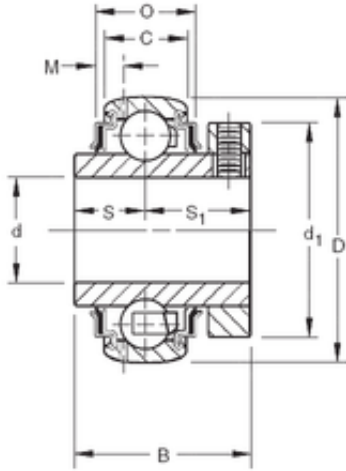

NTN BEARING MFG.CORP

61,9125 mm x 110 mm x 60,32 mm TIMKEN GC1207KRRB Insert Bearings Spherical OD

Bearing No. GC1207KRRB

Size	61.9125x110x60.32 mm
Bore Diameter	61,9125 mm
Outer Diameter	110 mm
Width	60,32 mm
d	61,9125 mm
D	110 mm
B	60,32 mm
C	27 mm
S1	37,3 mm
O	35,03 mm
d1	95,3 mm
M	5,13 mm
S	23 mm
Thread (G)	M10x1,5
Weight	1,565 Kg
Basic dynamic load rating (C)	58,8 kN

GC1207KRRB Bearing 2D drawings and 3D CAD models